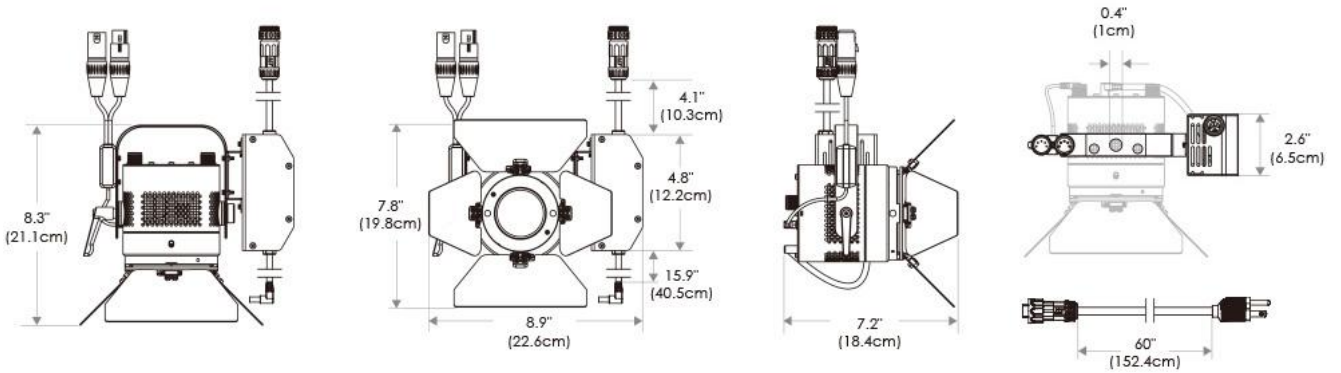

P3X Spot Light (Clamp)

90W LED/ 60°

- Cine-Grade Light Quality
- Point-Source LED
- DMX Controllable
- 90W Power Draw
- Compact (< 8" of Vertical Space)

ORDERING GUIDE

CXP3X - - - **CLP** - **PSV** -

Mode

CLR	All Modes
EZ	All EZ Modes
RGB	RGB Mode Only
CCT	Tunable CCT Mode Only
3200	Fixed 3200K
5600	Fixed 5600K

Finish

WH	White
BK	Black

Mount

CLP	Clamp Mount
------------	-------------

Power Supply & Control

PSV	Power Supply
------------	--------------

Plug/Connection

US	US 120V
EU	EU 220V

SPECIFICATIONS

Beam Angle	60°
CRI / TLCI	95/90 typical (in CCT Mode of 2800K-6500K)
Dimming	100% - 0% flicker free
Power Draw	90W max
AC Input	100 - 240V AC, 50 - 60Hz
Remote Control	DMX 512
Cooling	Fan Cooled
Acoustic Noise	23 dBA
Operating Temp.	32 - 104°F (0 - 40°C)
Weight (Fixture + Power Supply)	3.5lb / 1.6kg

MECHANICAL FIGURES

PHOTOMETRIC DATA

Distance		3' (~0.9 m)	10' (~3.0 m)	15' (~4.6 m)
@3200K	fc	345	36	20
	lux	3714	388	216
@5600K	fc	356	37	21
	lux	3832	399	227
Beam Diameter		Ø 2.7' (~0.8m)	Ø 9.3' (~2.8m)	Ø 13.9' (~4.2m)