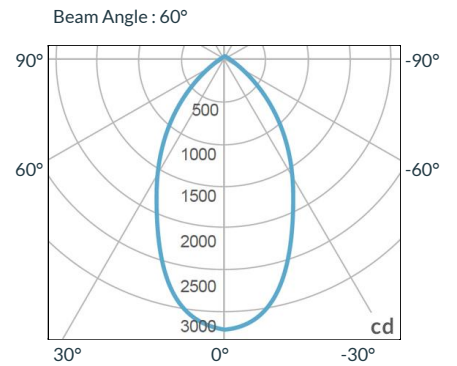

SPECIFICATIONS

Beam Angle	60°
CRI / TLCI	95/90 typical (in CCT Mode of 2800K-6500K)
Dimming	100% - 0% flicker free
Power Draw	90W max
AC Input	100 - 240V AC, 50 - 60Hz
Remote Control	DMX 512
Cooling	Fan Cooled
Acoustic Noise	23 dBA
Operating Temp.	32 - 104°F (0 - 40°C)
Weight (Fixture + Power Supply)	3.5lb / 1.6kg

MECHANICAL FIGURES

PHOTOMETRIC DATA

Distance		3' (~0.9 m)	10' (~3.0 m)	15' (~4.6 m)
@3200K	fc	345	36	20
	lux	3714	388	216
@5600K	fc	356	37	21
	lux	3832	399	227
Beam Diameter		Ø 2.7' (~0.8m)	Ø 9.3' (~2.8m)	Ø 13.9' (~4.2m)